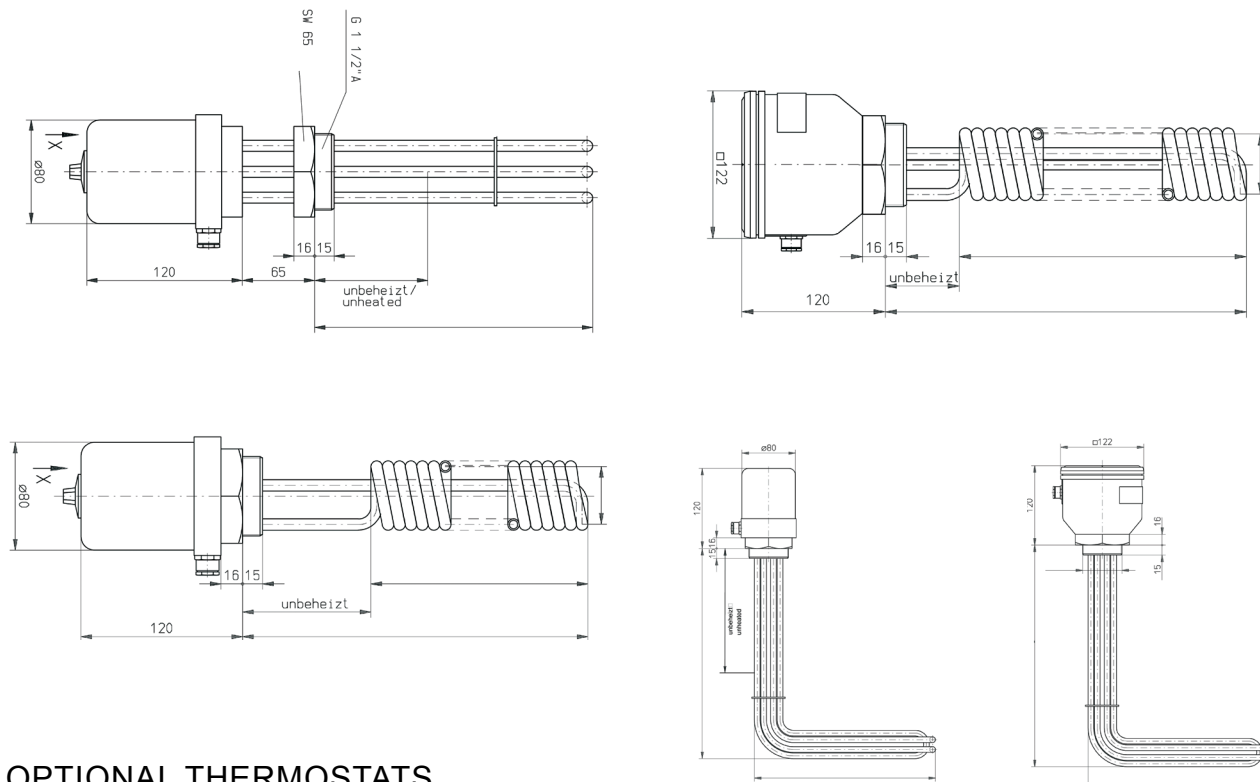

VERSIONS ACCORDING TO CUSTOMER APPLICATIONS

OPTIONAL THERMOSTATS WITH EXTRA CHARGE FOR ALL APPLICATIONS

External or internal adjustment:

- 3 pol. 0 - 85°C
- 3 pol. 30 - 110°C
- 1 or 3 pol. 60 - 200°C
- 1 or 3 pol. 50 - 300°C