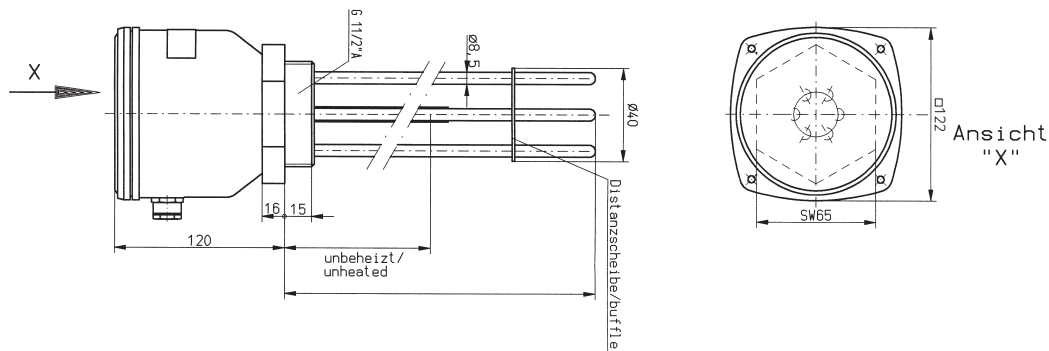

## CSN® SCREW-IN HEATER VERSION WITH CONTROLLER AND LIMITER

with 3 pol. thermostate 30–78°C, including limiter 92°C, directly switching (alternative 1 pol. thermostate available)